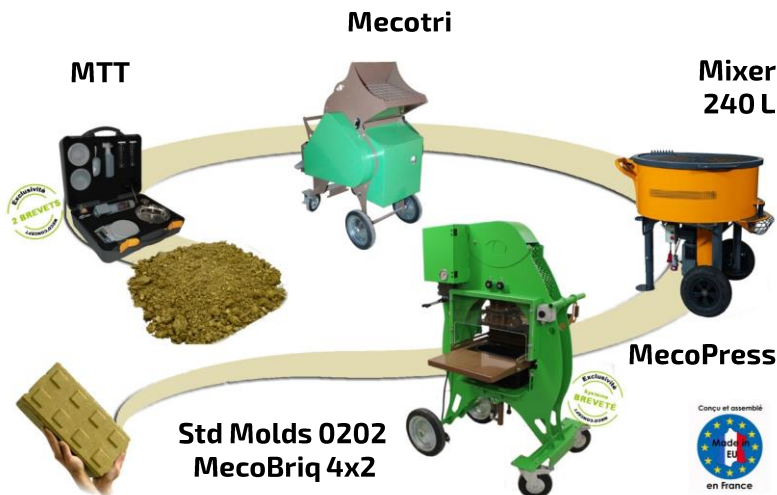

Whether you are a promoter, an artisan or a self-builder, your needs and your budget will differ. We have designed these packs to meet your needs.

Need help ? Give us a call !

The « Expert » pack